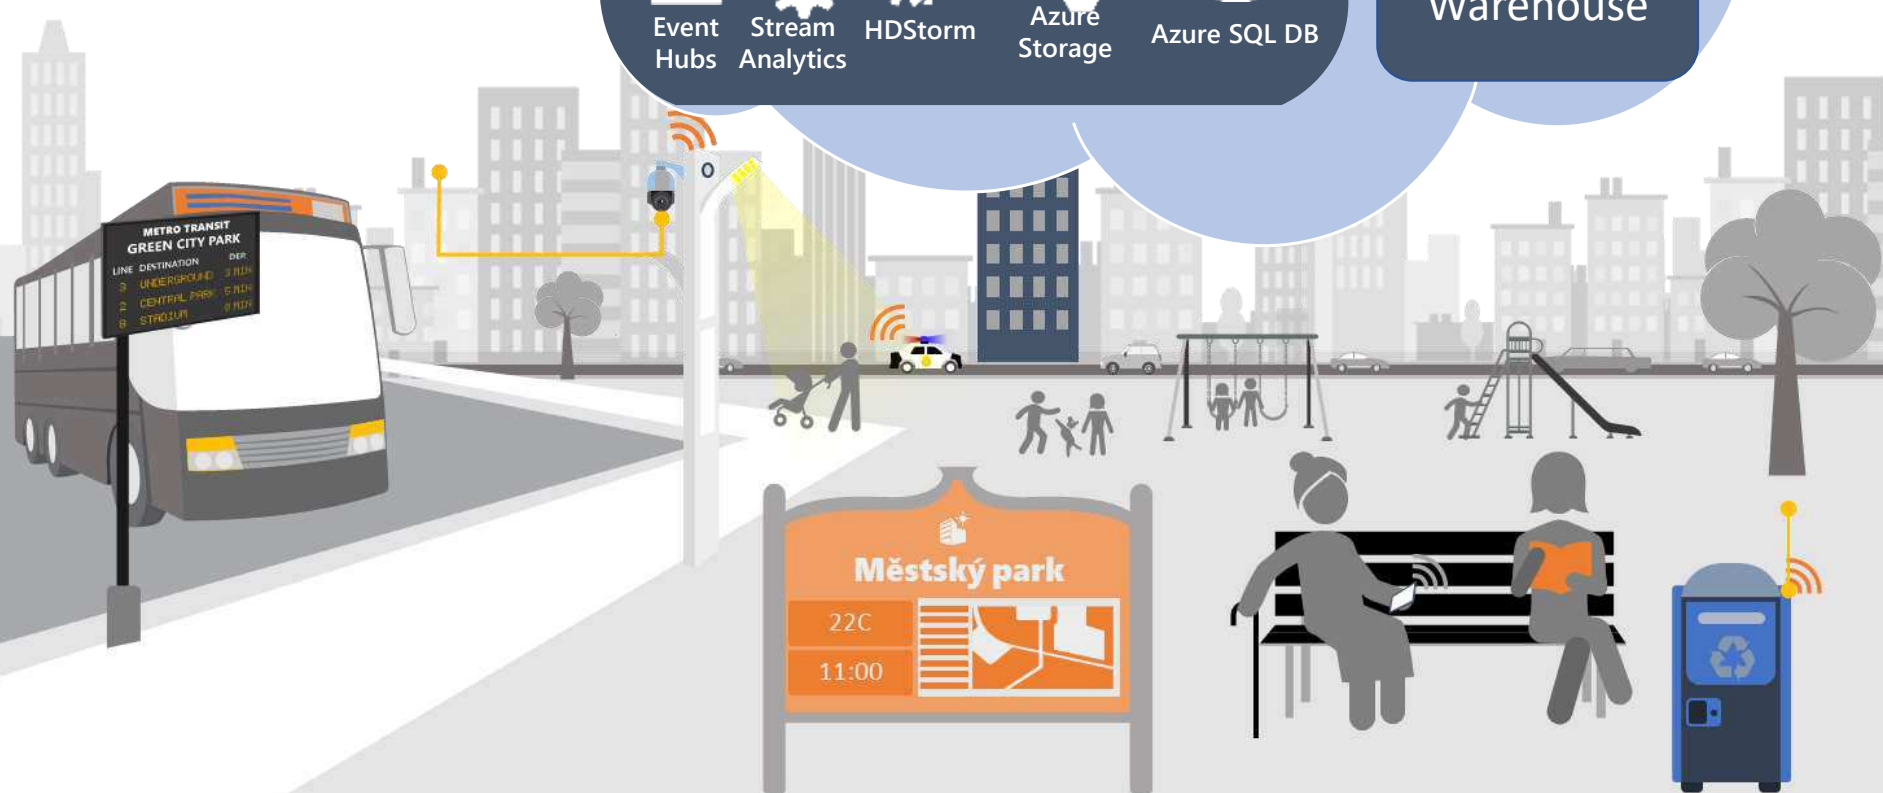

No valid objects selected

SCALE TO MILLIONS OF POINTS
ALL EARTHQUAKES IN 100 YEARS

IoT Suite

Azure Files

Event Hubs

Stream Analytics

HDStrom

Azure Storage

Azure SQL DB

SQL Data Warehouse

Proč se vydat na cestu do cloudu

A photograph of a road winding through a rocky, hilly landscape. The sky is blue with some clouds. On the right side of the road, there is a triangular warning sign with a red border and a black arrow indicating a sharp curve to the right. The road is paved and has a white dashed line on the right side. The overall scene is bright and clear.